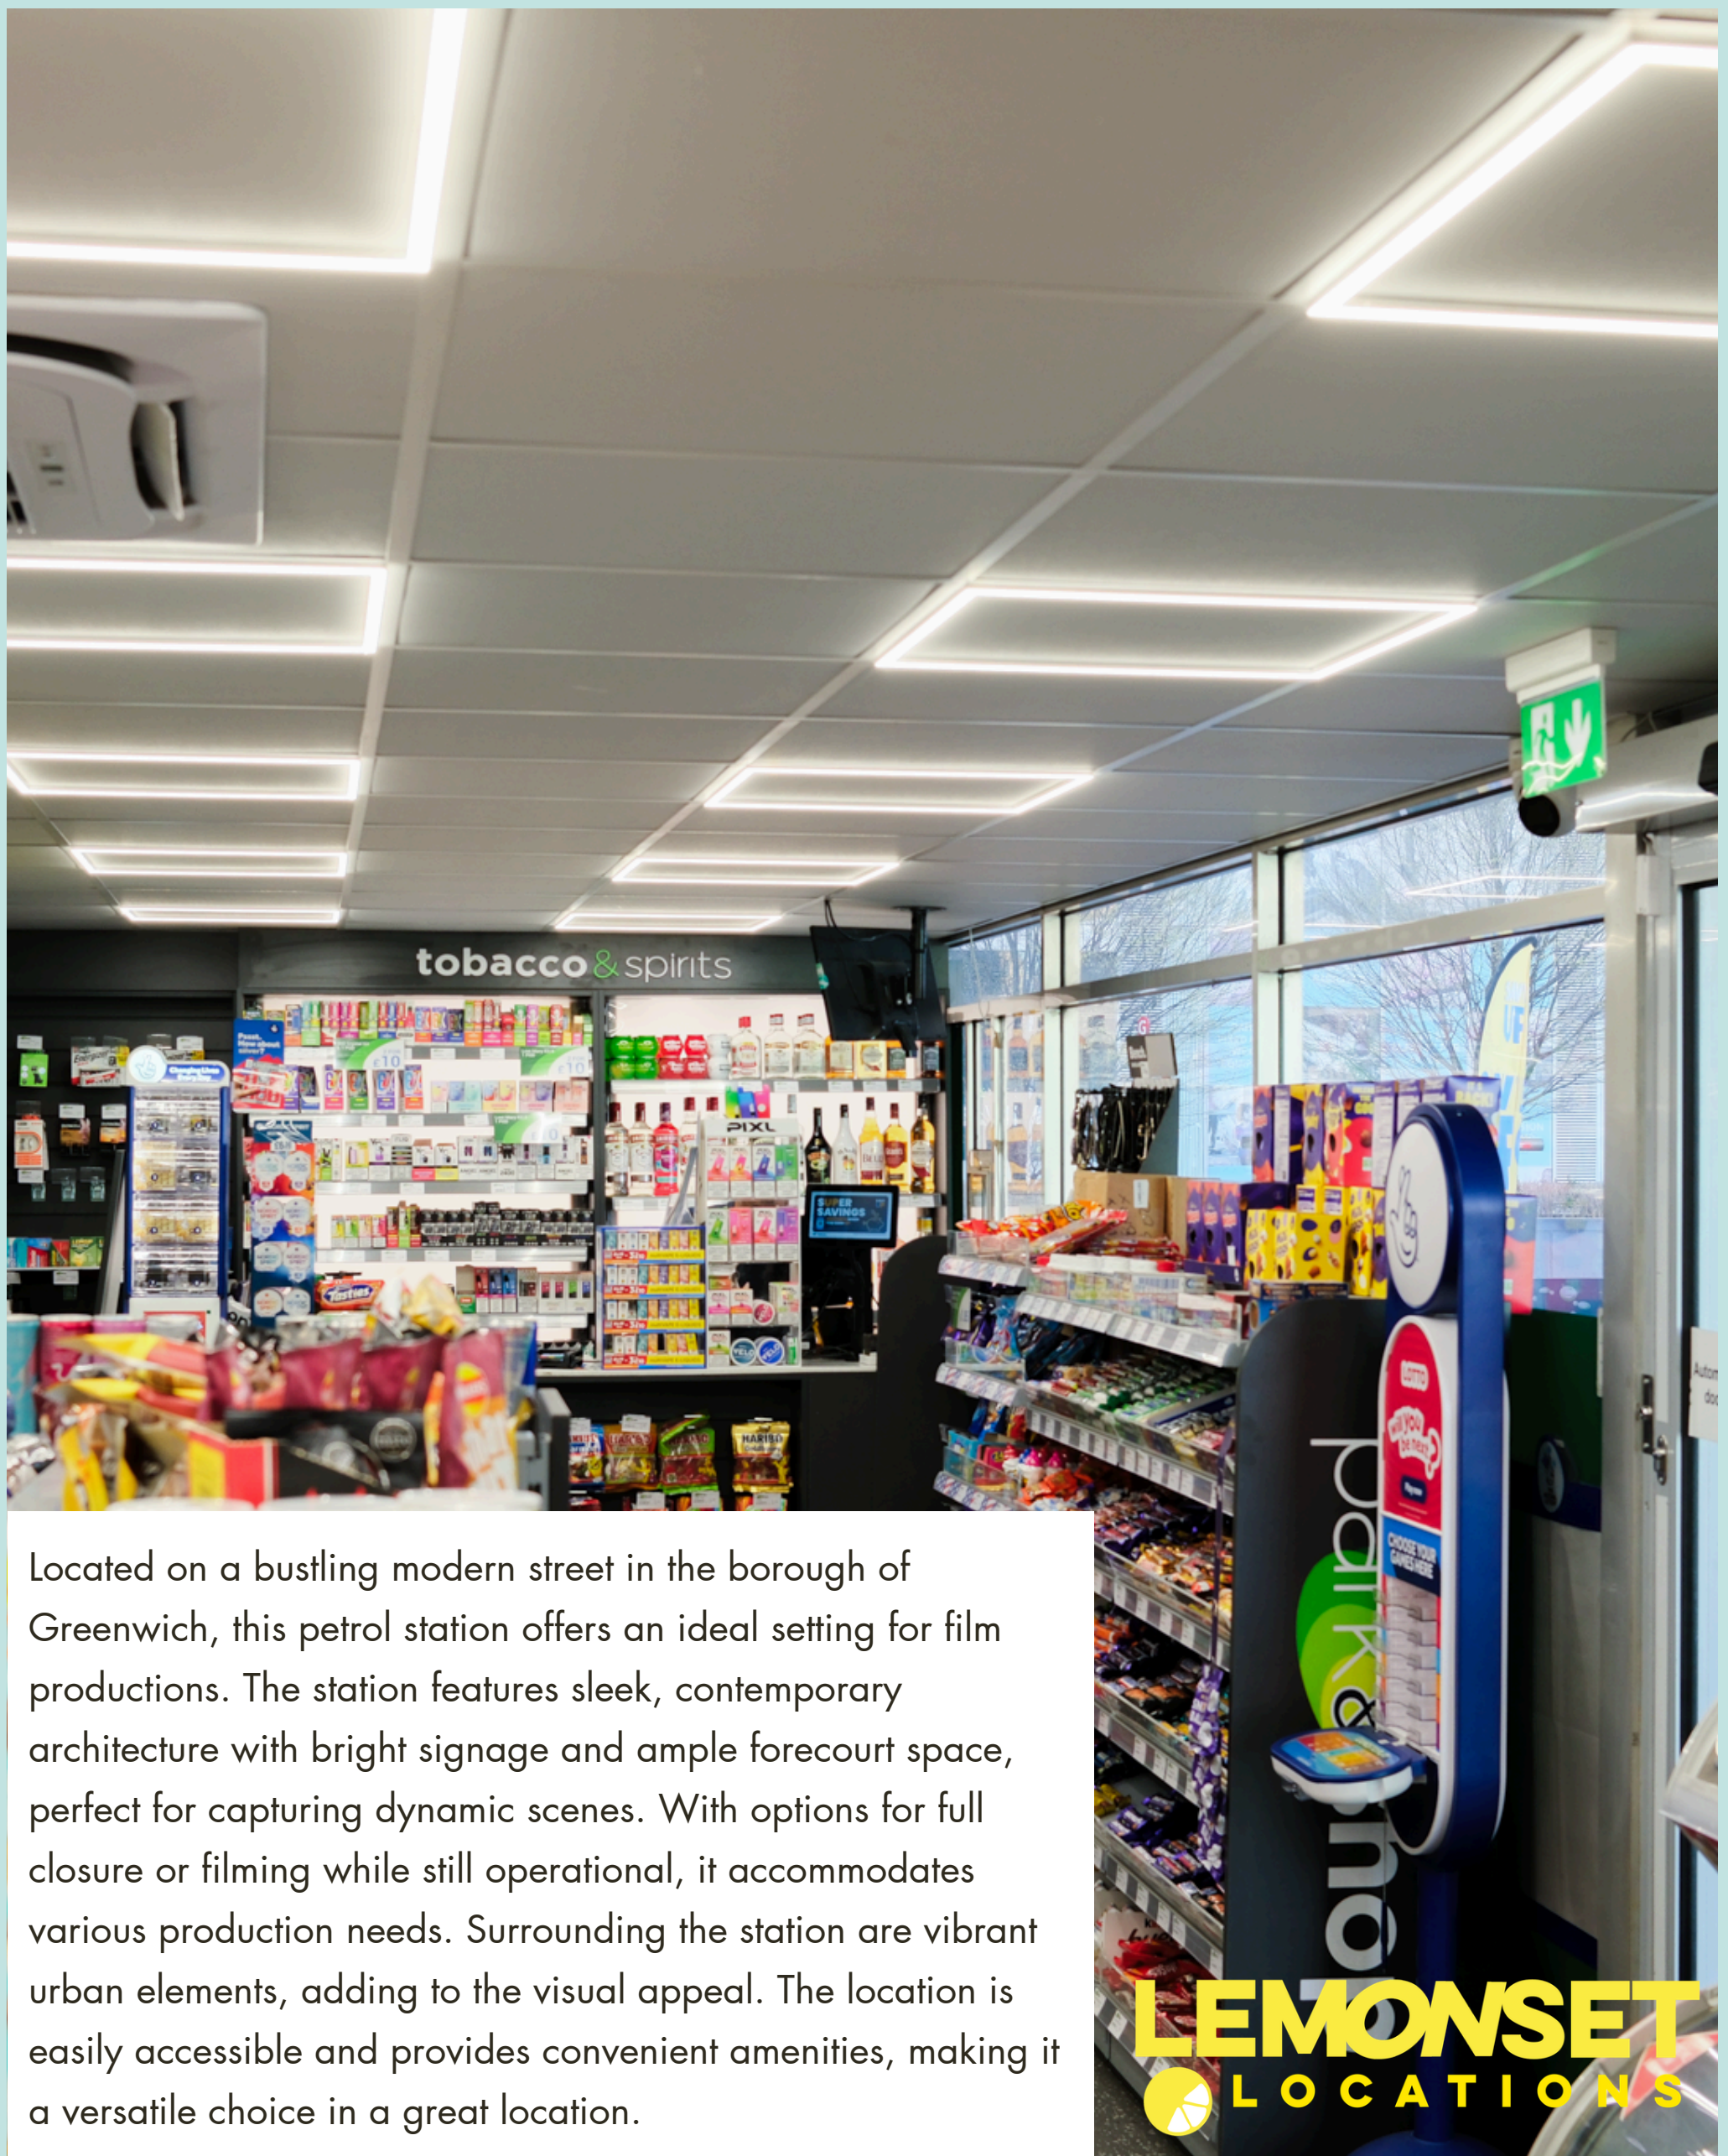

CREEK

ROYAL BOROUGH
OF GREENWICH, UK

Located on a bustling modern street in the borough of Greenwich, this petrol station offers an ideal setting for film productions. The station features sleek, contemporary architecture with bright signage and ample forecourt space, perfect for capturing dynamic scenes. With options for full closure or filming while still operational, it accommodates various production needs. Surrounding the station are vibrant urban elements, adding to the visual appeal. The location is easily accessible and provides convenient amenities, making it a versatile choice in a great location.